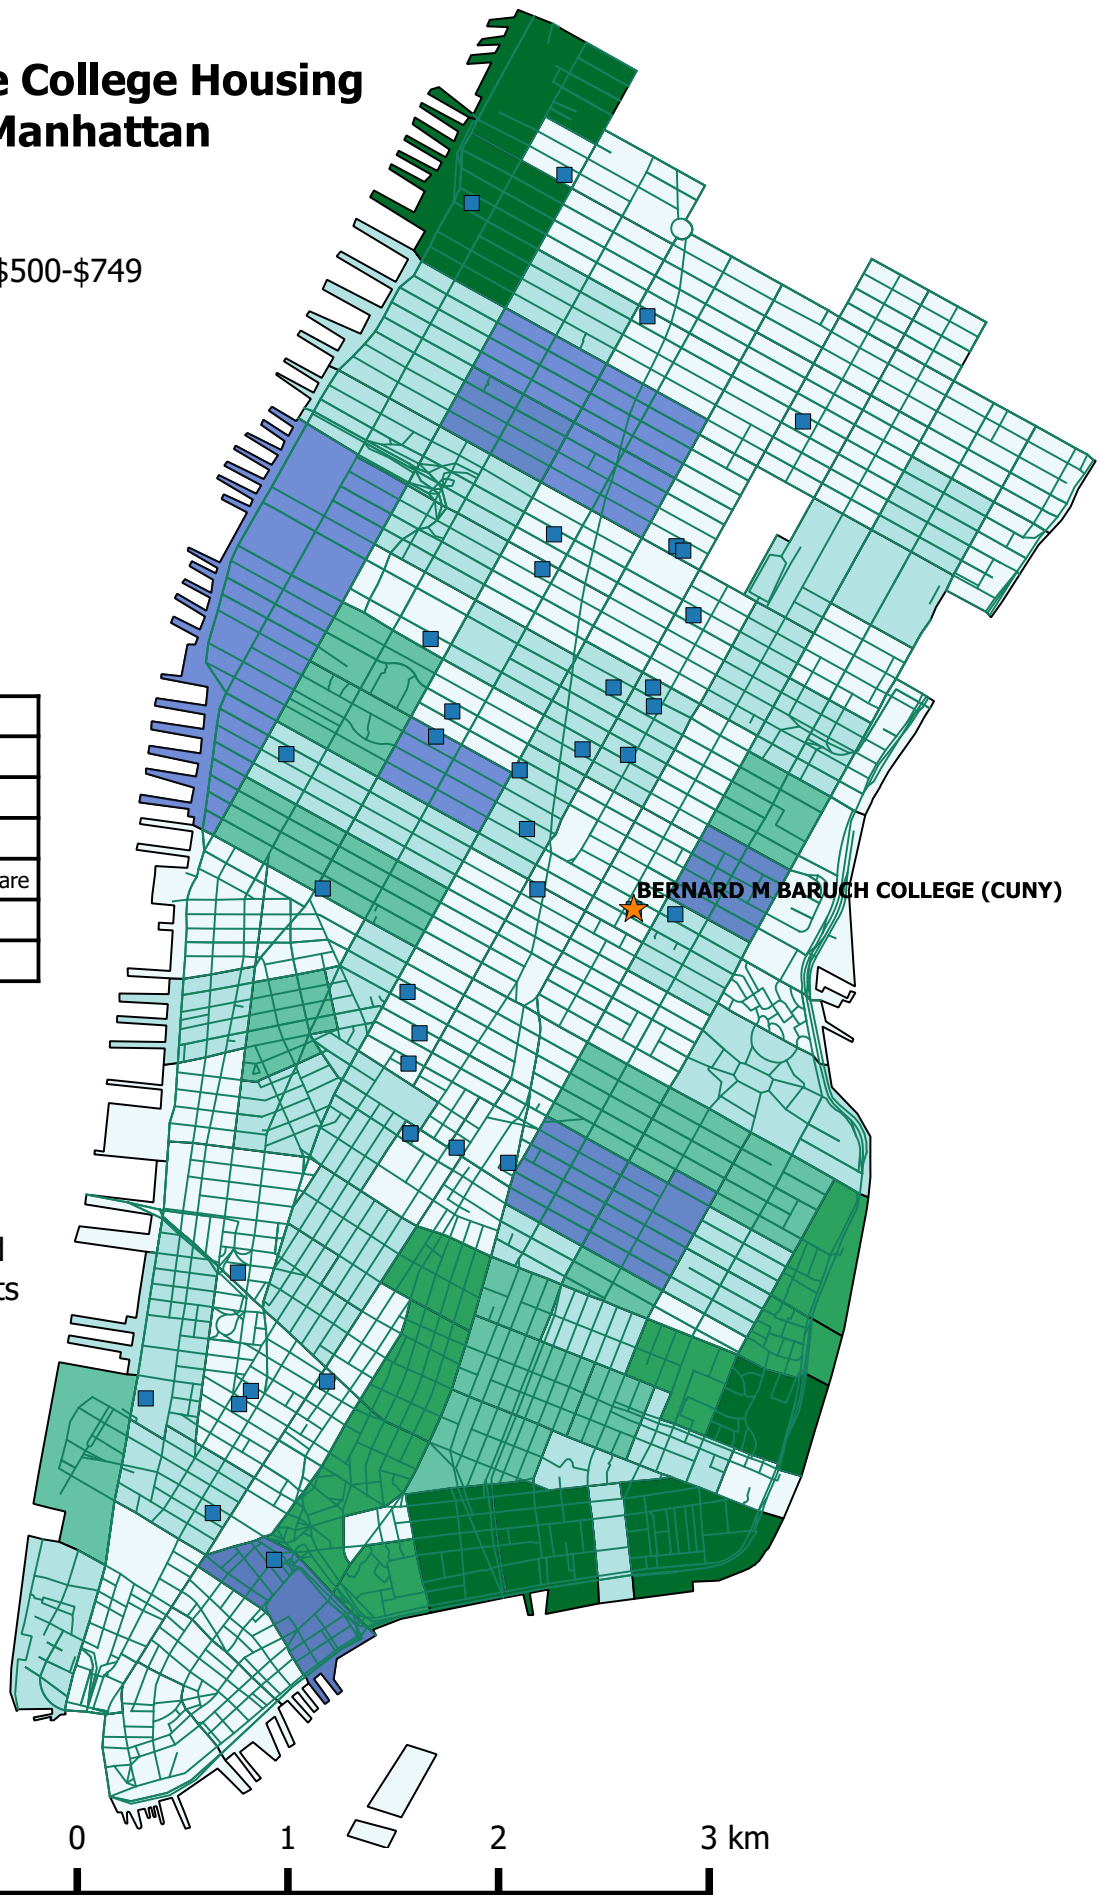

Areas with Affordable College Housing in Mid-Lower Manhattan

Est. # Occupied Rental Units \$500-\$749

- 0 - 64
- 64 - 159
- 159 - 321
- 321 - 487
- 487 - 655

- ★ Baruch
- Colleges

Selected Areas
Battery Park City-Lower Manhattan
East Village
Murray Hill-Kips Bay
Hudson Yards-Chelsea-Flat Iron-Union Square
Midtown-Midtown South
Clinton

The blue areas represent census tracts where the estimated percent college enrollment is greater than or equal to 60%, and the estimated number of occupied rental units with rent payments between \$500 and \$749 is greater than or equal to 200.